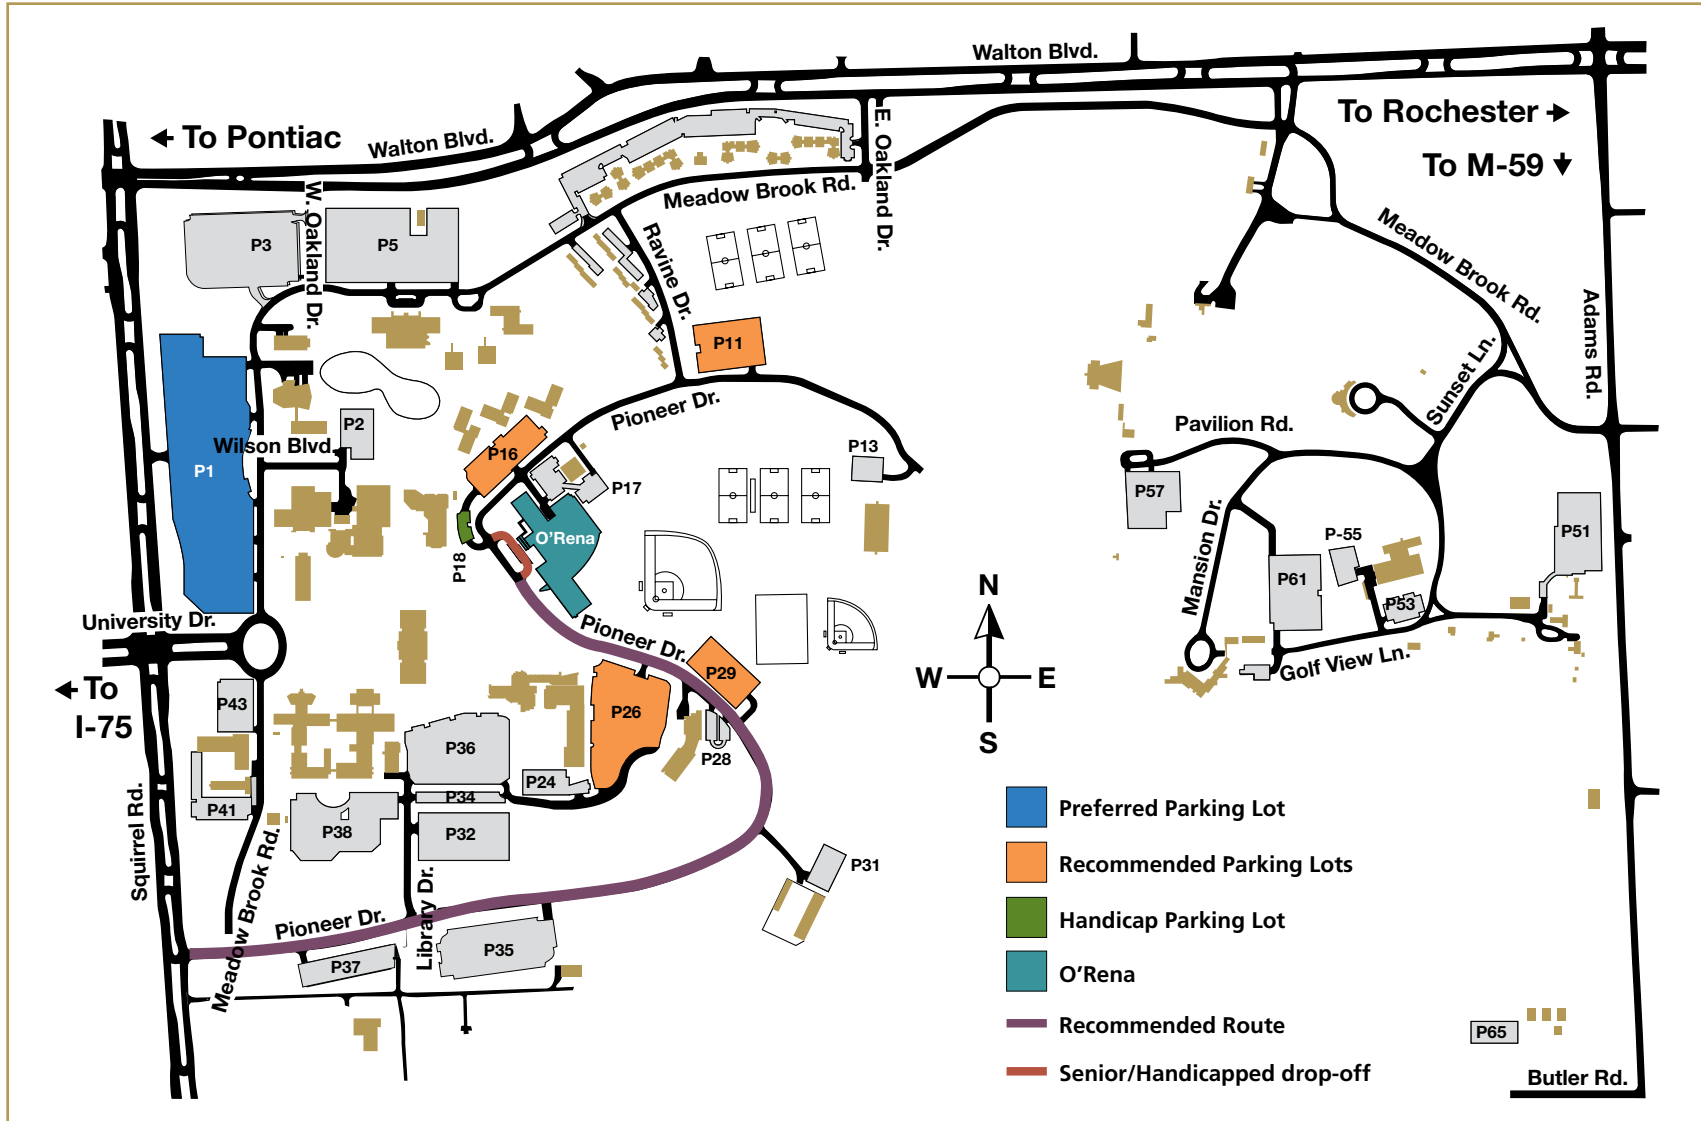

COMMENCEMENT MAP

Oakland University offers multiple entrances and exits to make your visit to OU safe and convenient. The map above provides a guideline for the best entry and exit routes for you, depending upon your location.

The P1 parking lot is the most easily accessible and fastest entry and exit point on commencement day. Once parked you will have approximately a five-minute walk to the **O'Rena**.

PLEASE NOTE:

- **Pioneer Drive** is the most efficient entry from and exit to Squirrel Road. If possible, please use Pioneer Drive.
- **The P18 parking lot** is handicap accessible parking only.
- **The O'Rena circle drive** is reserved exclusively for senior and handicap drop-offs.